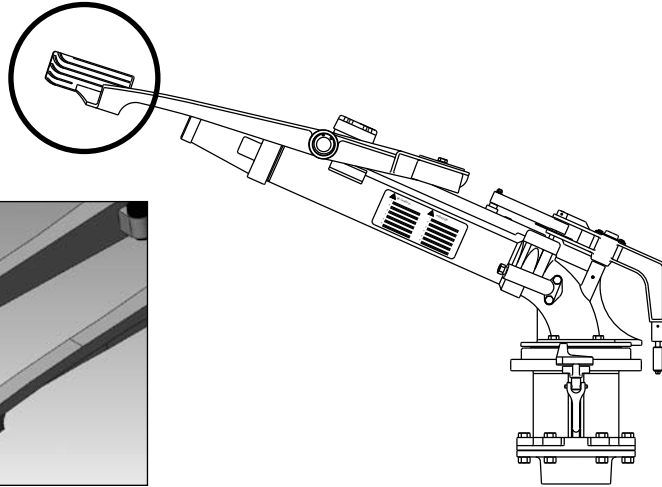

innovation in irrigation™

NELSON**SR100 BIG GUN®****SR100 BIG GUN — LOW PRESSURE DRIVE VANE**

Low Pressure
Drive Vane
Kit #9857

**INSTALLATION INSTRUCTIONS:**

1. Remove two #6818 1/4-20 x 3/4" screws and #6060 nuts holding the #8231 Drive Vane to Drive Arm.
2. Install #10612 Drive Vane to the Drive Arm with two #6818 1/4-20 x 3/4" screws with #6060 nuts.