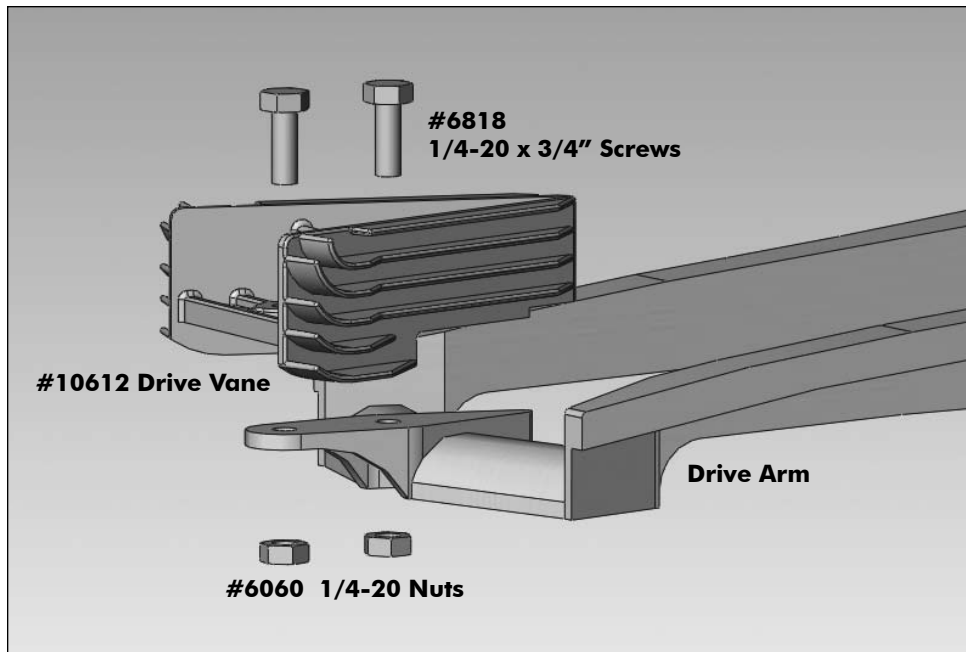

innovation in irrigation™

NELSON**SR100 BIG GUN®****SR100 BIG GUN — LOW PRESSURE DRIVE VANE**

Low Pressure
Drive Vane
Kit #9857

**INSTALLATION INSTRUCTIONS:**

1. Remove two #6818 1/4-20 x 3/4" screws and #6060 nuts holding the #8231 Drive Vane to Drive Arm.
2. Install #10612 Drive Vane to the Drive Arm with two #6818 1/4-20 x 3/4" screws with #6060 nuts.