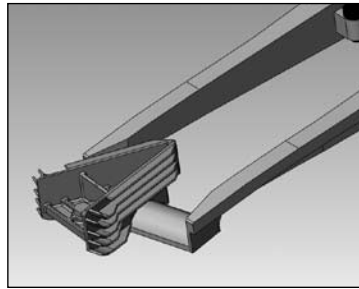

innovation in irrigation™

NELSON**SR100 BIG GUN®****SR100 BIG GUN — LOW PRESSURE DRIVE VANE**

Low Pressure
Drive Vane
Kit #9857

**INSTALLATION INSTRUCTIONS:**

1. Remove two #6818 1/4-20 x 3/4" screws and #6060 nuts holding the #8231 Drive Vane to Drive Arm.
2. Install #10612 Drive Vane to the Drive Arm with two #6818 1/4-20 x 3/4" screws with #6060 nuts.